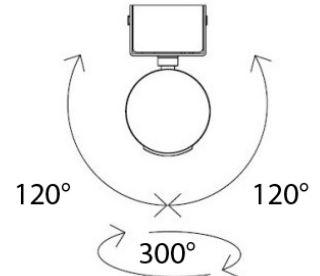

Series: Robotic
 Brand: Milan
 Division: Design
 Mounting Type: Surface
 Mounting Location: Ceiling
 Subcategory: Spots

PHYSICAL

Shape: Cylinder
 Length (mm): 90
 Length (in): 3 ⁹/₁₆"
 Width (mm): 50
 Width (in): 1 ¹⁵/₁₆"
 Height (mm): 90
 Height (in): 3 ⁹/₁₆"
 Light Distribution: Adjustable / Direct
 Weight (kg): 1.8
 Weight (lbs): 4
 Fixture Finish: WHI
 Fixture Material: Metal

108mm 4 1/4"

108mm 4 1/4"

J-Box cover plate
Included

90mm 3 9/16"

90mm 3 9/16"

50mm 1 15/16"

ROBOTIC SURFACE

D92166

PROJECT	
TYPE	
NOTES	
QUANTITY	
DATE	

GENERAL

Series: Robotic
 Brand: Milan
 Division: Design
 Mounting Type: Surface
 Mounting Location: Ceiling
 Subcategory: Spots

PHYSICAL

Shape: Rectangle
 Diameter (mm): 60
 Diameter (in): 2 3/8
 Length (mm): 138
 Length (in): 5 7/16
 Width (mm): 80
 Width (in): 3 1/8
 Height (mm): 144
 Height (in): 5 11/16
 Light Distribution: Adjustable / Direct
 Weight (kg): 1.8
 Weight (lbs): 4
 Fixture Finish: WHI
 Fixture Material: Metal

PHYSICAL

Shape: Cylinder
 Diameter (mm): 50
 Diameter (in): 1 15/16
 Length (mm): 138
 Length (in): 5 7/16
 Height (mm): 116
 Height (in): 4 9/16
 Extension (mm): 115
 Extension (in): 4 1/2
 Light Distribution: Adjustable / Direct
 Weight (kg): 1.8
 Weight (lbs): 4
 Fixture Finish: WHI
 Fixture Material: Metal