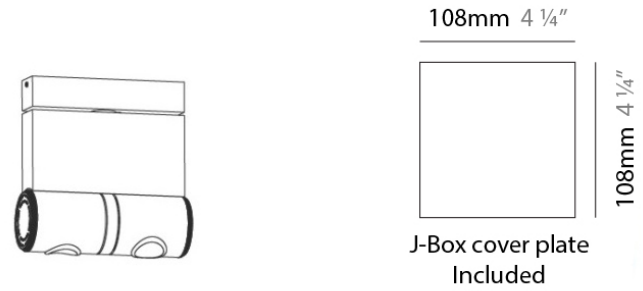

ROBOTIC SURFACE

D92166

PROJECT	
TYPE	
NOTES	
QUANTITY	
DATE	

GENERAL

Series: Robotic
Brand: Milan
Division: Design
Mounting Type: Surface
Mounting Location: Ceiling
Subcategory: Spots

PHYSICAL

Shape: Rectangle
Diameter (mm): 60
Diameter (in): 2 3/8
Length (mm): 138
Length (in): 5 7/16
Width (mm): 80
Width (in): 3 1/8
Height (mm): 144
Height (in): 5 11/16
Light Distribution: Adjustable / Direct
Weight (kg): 1.8
Weight (lbs): 4
Fixture Finish: WHI
Fixture Material: Metal

ELECTRICAL

Number of Lamps: 2
Lamp Type: LED
Total Output Wattage (W): 13.2
Max. Wattage Per Lamp (W): 6.6
Dimming: Non-Dimmable
Driver Included: Yes
Driver Location: External
Driver Type: Constant Current
Driver Class: Class 2
Input Voltage (V): 120
Lamp Voltage (V): 120
Constant Current (MA): 2 x 175
Upon Request: Dimmable option available with remote driver upon request

LED

Number of LEDs: 2
Color Temperature (°K): 2700
Max. Delivered Lumen (lm): 2 x 431.54
Nominal Lumen (lm): 2 x 800
CRI: >80 CRI

OPTICAL

Adjustability: Tilting and rotating

RATINGS AND CERTIFICATIONS

Certified By: CSA Certified to UL and CSA Standards
IP rating: IP20